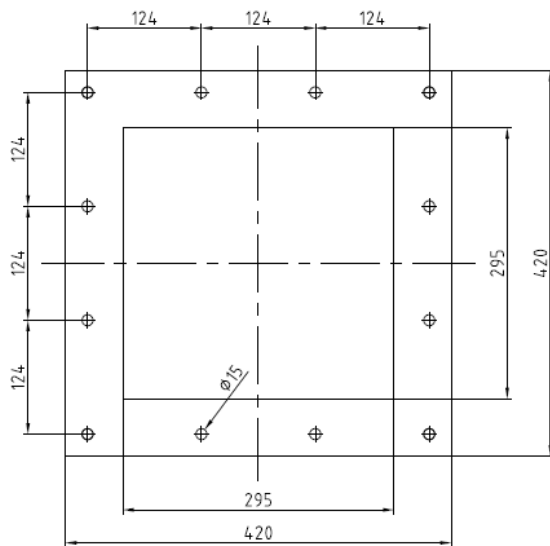

# ROTARY VALVE RV-12SS

## Rotary Valve RV-12SS

Gear (TRANSMAX)	MHR110i-60
MOTOR (HASCON)	3 Hp, 4P 380V./ 50 Hz
Coupling (KENTEC)	5016
Capacity	23 L/ rpm
Output	25 RPM