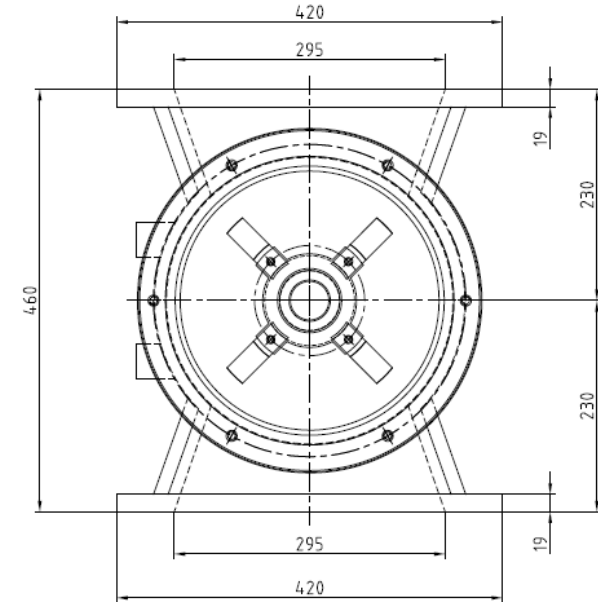

# ROTARY VALVE RV-12SS

## Rotary Valve RV-12SS

Gear (TRANSMAX)	MHR110i-60
MOTOR (HASCON)	3 Hp, 4P 380V./ 50 Hz
Coupling (KENTEC)	5016
Capacity	23 L/ rpm
Output	25 RPM