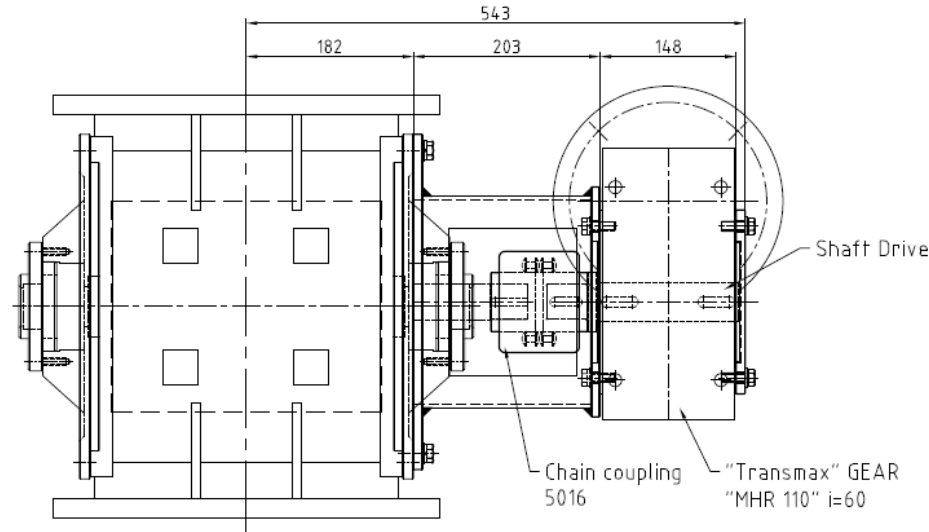

# ROTARY VALVE RV-12SS

## Rotary Valve RV-12SS

Gear (TRANSMAX)	MHR110i-60
MOTOR (HASCON)	3 Hp, 4P 380V./ 50 Hz
Coupling (KENTEC)	5016
Capacity	23 L/ rpm
Output	25 RPM